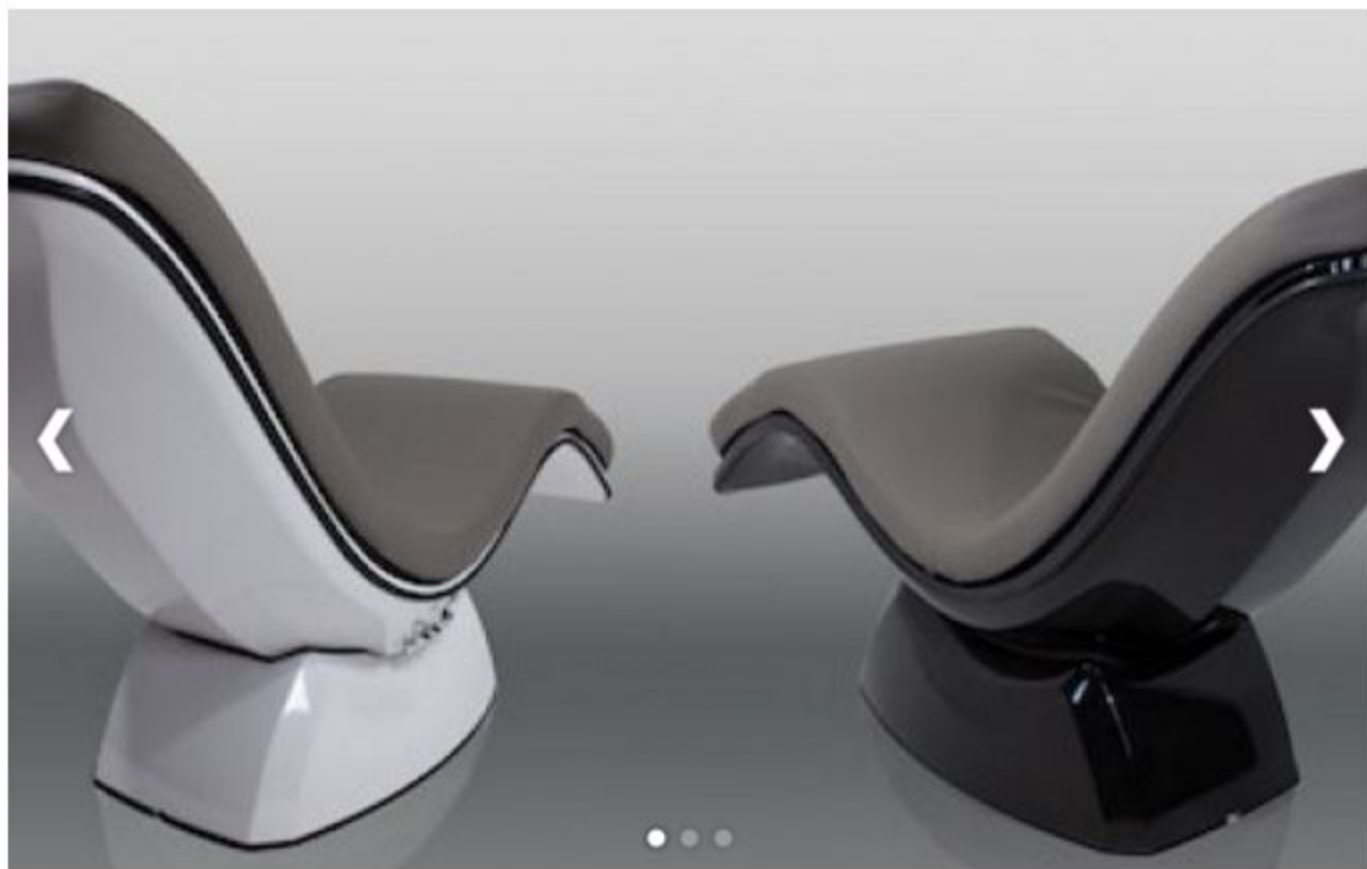

3rings

[Home](#)[Contract](#)[Green](#)[Kitchen & Bath](#)[Lighting](#)[Hosp](#)

Categories: [Contract](#) → [Healthcare](#)

Enjoy Restorative Relaxation with the SolTec Lounge

March 31, 2017

Relaxation meets wellness with the SolTec Lounge. Designed by neurologist and innovator Dan Cohen, MD, the lounge is intended to bring peace and tranquility to anyone who uses it, and is suitable for hospitals, medical facilities, spas, resorts, and even home usage.

Each SolTec lounge chair is adjustable with a footprint of 50 to 60 inches in length and 20 inches in width, and is equipped with cushioned vinyl padding, which results in the ultimate of comfort. The curved shape provides support to the user and when powered on, a built-in amplifier and transducer system delivers soothing magnetic vibrations that work in tandem with music that can be listened to via a headphone jack. SolTec is designed to deliver relaxation by melting away stress, with typical therapeutic sessions lasting 25 or 50 minutes.